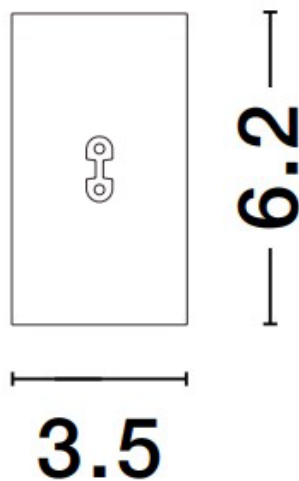

NOVA LUCE

PRODUCT DATASHEET

Version: 001

PRODUCT PHOTOGRAPH

GENERAL INFORMATION

Product Code	9988110
Product Category	Linear
Product Family	Linear Lighting Profiles
Mounting Location	N/A
Application Environment	Indoor

DIMENSION & WEIGHT

LxWxH (cm)	L: 3,3 W: 13 H: 6,2
Cut out (cm)	0
Weight (Kgr)	0.022

TECHNICAL DRAWING

MATERIAL & COLOR

Product Color	Black
Body Material	Aluminium
Cover Material	N/A

APPLICATION & MOUNTING

Ambient Working Temp.	45 C
Type of Protection	IP20
Protection Class IK	IK04
Dimmable	NO
Type of Dimming (Optional)	N/A
Mounting type	N/A
Mounting Depth (cm)	N/A
Led Module Replaceable	N/A
Light Source	N/A
Adjustable	No

COMPATIBLE WITH

— On/Off Driver: N/A

— Triac Driver: N/A

— Dali Driver: N/A

NOVA LUCE S.A

Schimatari Viotias
32009, Greece

+30 22620 58 121
+30 22620 56 743

info@novaluce.com
www.novaluce.com