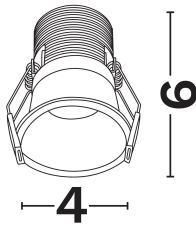

TECHNICAL DRAWING

MATERIAL & COLOR

Product Color	Black
Body Material	Aluminium
Cover Material	N/A

APPLICATION & MOUNTING

Ambient Working Temp.	45 C
Type of Protection	IP20
Protection Class IK	IK03
Dimmable	Yes
Type of Dimming (Optional)	Triac/Dali
Mounting type	Recessed
Mounting Depth (cm)	Ceiling
Led Module Replaceable	No
Light Source	Led
Adjustable	No

COMPATIBLE WITH

— On/Off Driver: Included

— Triac Driver: 9844008 (Remote)

— Dali Driver: 9844146

NOVA LUCE S.A

Schimatari Viotias
32009, Greece

+30 22620 58 121
+30 22620 56 743

info@novaluce.com
www.novaluce.com