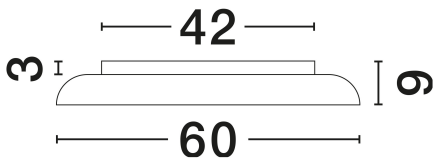

TECHNICAL DRAWING

GENERAL INFORMATION

Product Code	9005656
Collection	Indoor
Product Category	Ceiling
Product Family	Linus
Mounting Location	Ceiling
Application Environment	Indoor
Specifications	N/A

DIMENSION & WEIGHT

LxWxH (cm)	D: 60 H: 9
Cut Out (cm)	N/A
Weight (Kgr)	4.39

MATERIAL & COLOR

Product Color	Sandy White
Body Material	Aluminium & Acrylic

APPLICATION & MOUNTING

Ambient Working Temp.	Max 45°C
Type of Protection	IP20
Dimmable	Yes
Type of Dimming	Triac
Mounting type	Surface
Mounting Depth (cm)	N/A
Led Module Replaceable	No
Light Source	LED

NOVA LUCE S.A

Schimatari Viotias
32009, Greece

+30 22620 58 121
+30 22620 56 743

info@novaluce.com
www.novaluce.com