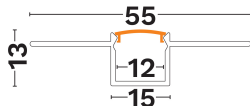

NOVA LUCE

PRODUCT DATASHEET

Version: 001

PRODUCT PHOTOGRAPH

TECHNICAL DRAWING

COMPATIBLE WITH

— On/Off Driver: N/A

— Triac Driver: N/A

— Dali Driver: N/A

GENERAL INFORMATION

Product Code	9254108
Product Category	Aluminium Profiles
Product Family	Trimless
Mounting Location	N/A
Application Environment	N/A

DIMENSION & WEIGHT

LxWxH (cm)	200 W:5.13 H:1.15 cm
Cut out (cm)	N/A
Weight (Kgr)	N/A

MATERIAL & COLOR

Product Color	N/A
Body Material	Aluminium
Cover Material	N/A

APPLICATION & MOUNTING

Ambient Working Temp.	45 C
Type of Protection	N/A
Protection Class IK	N/A
Dimmable	N/A
Type of Dimming (Optional)	N/A
Mounting type	N/A
Mounting Depth (cm)	N/A
Led Module Replaceable	No
Light Source	Led
Adjustable	No

NOVA LUCE S.A

Schimatari Viotias
32009, Greece

+30 22620 58 121
+30 22620 56 743

info@novaluce.com
www.novaluce.com