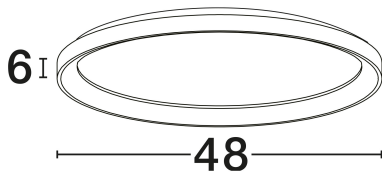

TECHNICAL DRAWING

GENERAL INFORMATION

Product Code	9345682
Collection	Indoor
Product Category	Ceiling
Product Family	Pertino
Mounting Location	Ceiling
Application Environment	Indoor
Specifications	N/A

DIMENSION & WEIGHT

LxWxH (cm)	D: 48 H: 6
Cut Out (cm)	N/A
Weight (Kgr)	2.7

MATERIAL & COLOR

Product Color	Sandy White
Body Material	Aluminium & Acrylic

APPLICATION & MOUNTING

Ambient Working Temp.	Max 45°C
Type of Protection	IP20
Dimmable	Yes
Type of Dimming	Triac
Mounting type	Surface
Mounting Depth (cm)	N/A
Led Module Replaceable	No
Light Source	LED

NOVA LUCE S.A

Schimatari Viotias
32009, Greece

+30 22620 58 121
+30 22620 56 743

info@novaluce.com
www.novaluce.com