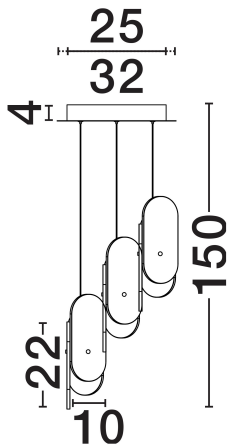

NOVA LUCE

PRODUCT DATASHEET

Version: 001

PRODUCT PHOTOGRAPH

TECHNICAL DRAWING

GENERAL INFORMATION

Product Code	9214200
Collection	Indoor
Product Category	Suspension
Product Family	Lucien
Mounting Location	Wall
Application Environment	Indoor
Specifications	N/A

DIMENSION & WEIGHT

LxWxH (cm)	D: 30 H: 150
Cut Out (cm)	N/A
Weight (Kgr)	3.4

MATERIAL & COLOR

Product Color	Brass Gold
Body Material	Metal & Glass

APPLICATION & MOUNTING

Ambient Working Temp.	Max 45°C
Type of Protection	IP20
Dimmable	Yes
Type of Dimming	Triac
Mounting type	Surface
Mounting Depth (cm)	N/A
Led Module Replaceable	No
Light Source	LED

NOVA LUCE S.A

Schimatari Viotias
32009, Greece

+30 22620 58 121
+30 22620 56 743

info@novaluce.com
www.novaluce.com