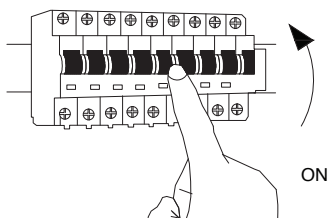

NOVA LUCE

9236394

1

805mm

11

1. Turn off the general switch
2. Drill holes
3. Apply plastic anchors
4. Apply screws
5. Connect the wires
6. Place the product into place
7. Apply side screws
8. Drill holes
9. Get the screw through the plastic
10. Rotate & fix it in to place
11. Turn on the general switch