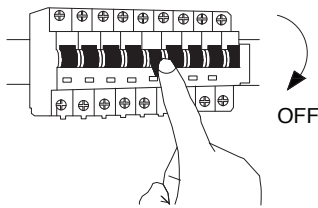

NOVA LUCE

9236394

1

805mm

11

1. Turn off the general switch
2. Drill holes
3. Apply plastic anchors
4. Apply screws
5. Connect the wires
6. Place the product into place
7. Apply side screws
8. Drill holes
9. Get the screw through the plastic
10. Rotate & fix it in to place
11. Turn on the general switch