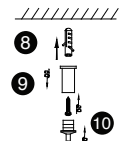

NOVA LUCE

9236394

1

805mm

11

1. Turn off the general switch
2. Drill holes
3. Apply plastic anchors
4. Apply screws
5. Connect the wires
6. Place the product into place
7. Apply side screws
8. Drill holes
9. Get the screw through the plastic
10. Rotate & fix it in to place
11. Turn on the general switch