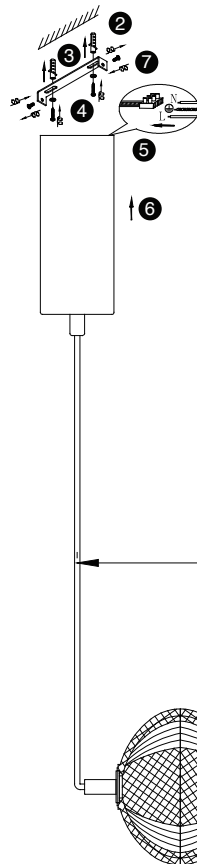

NOVA LUCE

9236394

1

805mm

11

1. Turn off the general switch
2. Drill holes
3. Apply plastic anchors
4. Apply screws
5. Connect the wires
6. Place the product into place
7. Apply side screws
8. Drill holes
9. Get the screw through the plastic
10. Rotate & fix it in to place
11. Turn on the general switch