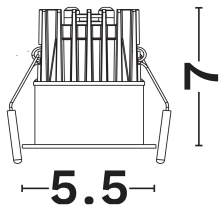

NOVA LUCE

PRODUCT DATASHEET

Version: 001

PRODUCT PHOTOGRAPH

TECHNICAL DRAWING

COMPATIBLE WITH

— On/Off Driver: Included

— Triac Driver: 9844008(Remote)

— Dali Driver: 9621523

GENERAL INFORMATION

Product Code	9232213
Product Category	Downlights
Product Family	Blade
Mounting Location	Ceiling
Application Environment	Outdoor

DIMENSION & WEIGHT

LxWxH (cm)	D:5.5 H:7
Cut out (cm)	4,6
Weight (Kgr)	N/A