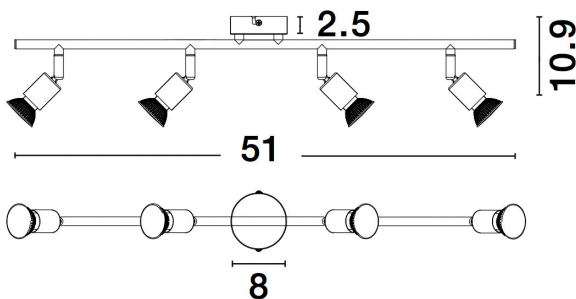

NOVA LUCE

PRODUCT DATASHEET

Version: 001

PRODUCT PHOTOGRAPH

GENERAL INFORMATION

Product Code	960008
Collection	Decorative
Product Category	Spotlights
Product Family	Lup
Mounting Location	Ceiling
Application Environment	Indoor

DIMENSION & WEIGHT

LxWxH (cm)	L: 51 W: 8 H: 10.9
Cut out (cm)	N/A
Weight (Kgr)	0.6

TECHNICAL DRAWING

MATERIAL & COLOR

Product Color	Satin Black
Body Material	Metal

APPLICATION & MOUNTING

Ambient Working Temp.	Max 45 oC
Type of Protection	IP20
Dimmable	Depends on the lamp
Type of Dimming (Optional)	N/A
Mounting type	Ceiling
Mounting Depth (cm)	N/A
Led Module Replaceable	Yes
Light Source	LED GU10