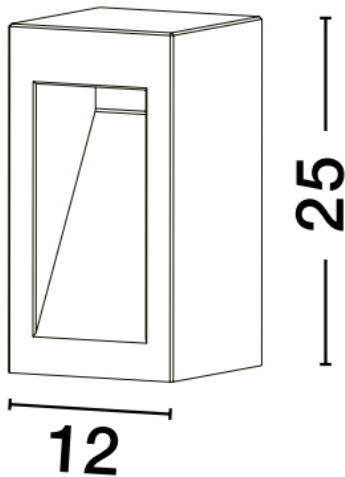

TECHNICAL DRAWING

GENERAL INFORMATION

Product Code	9540207
Collection	Outdoor
Product Category	Bollard
Product Family	BARCO
Mounting Location	Floor
Application Environment	Outdoor

DIMENSION & WEIGHT

LxWxH (cm)	L: 12 W: 12 H: 25
Cut out (cm)	N/A
Weight (Kgr)	7.1

MATERIAL & COLOR

Product Color	Grey
Body Material	Cement-Glass

APPLICATION & MOUNTING

Ambient Working Temp.	(-15°C) ~ (+60°C)
Type of Protection	IP65
Dimmable	No
Type of Dimming (Optional)	N/A
Mounting type	Surface
Mounting Depth (cm)	N/A
Led Module Replaceable	No
Light Source	LED

NOVA LUCE S.A

Schimatari Viotias
32009, Greece

+30 22620 58 121
+30 22620 56 743

info@novaluce.com
www.novaluce.com