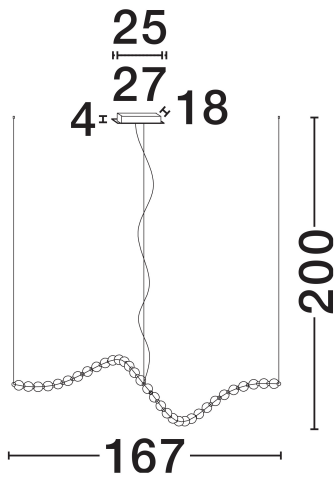

NOVA LUCE

PRODUCT DATASHEET

Version: 001

PRODUCT PHOTOGRAPH

TECHNICAL DRAWING

GENERAL INFORMATION

Product Code	9695601
Collection	Indoor
Product Category	Suspension
Product Family	Perla
Mounting Location	Wall
Application Environment	Indoor
Specifications	N/A

DIMENSION & WEIGHT

LxWxH (cm)	L: 167 W: 42 H: 200
Cut Out (cm)	N/A
Weight (Kgr)	4.4

MATERIAL & COLOR

Product Color	Gold & Opal
Body Material	Metal & Glass

APPLICATION & MOUNTING

Ambient Working Temp.	Max 45°C
Type of Protection	IP20
Dimmable	Yes
Type of Dimming	Triac
Mounting type	Surface
Mounting Depth (cm)	N/A
Led Module Replaceable	No
Light Source	LED

Power (Nominal)	98W
Input voltage (Nominal)	220-240V
Mains Frequency	50/60Hz

PHOTOMETRICAL DATA

Luminous Flux	5563lm
Color Temperature	3000K
Light Color (Designation)	Warm White

WARRANTY

Warranty	3 Years
----------	----------------