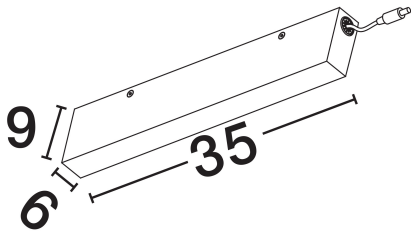

TECHNICAL DRAWING

APPLICATION & MOUNTING

Ambient Working Temp.	Max 45°C
Type of Protection	IP20
Dimmable	N/A
Type of Dimming	N/A
Mounting type	Surface
Mounting Depth (cm)	N/A
Led Module Replaceable	N/A
Light Source	N/A

NOVA LUCE S.A

Schimatari Viotias
32009, Greece

+30 22620 58 121
+30 22620 56 743

info@novaluce.com
www.novaluce.com