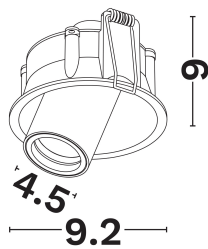

DIMENSION & WEIGHT

LxWxH (cm)	D:9.2 H:9
Cut out (cm)	8,3
Weight (Kgr)	N/A

TECHNICAL DRAWING

MATERIAL & COLOR

Product Color	Black
Body Material	Aluminium
Cover Material	N/A

APPLICATION & MOUNTING

Ambient Working Temp.	45 C
Type of Protection	IP20
Protection Class IK	IK04
Dimmable	Yes
Type of Dimming (Optional)	Triac/Dali
Mounting type	Recessed
Mounting Depth (cm)	Ceiling
Led Module Replaceable	No
Light Source	Led
Adjustable	Yes