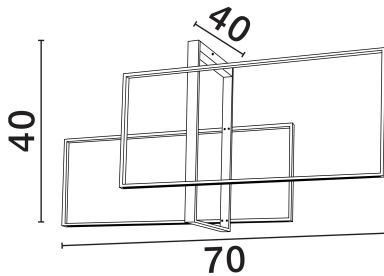

GENERAL INFORMATION

Product Code	9086025
Collection	Indoor
Product Category	Ceiling
Product Family	Clea
Mounting Location	Wall
Application Environment	Indoor
Specifications	N/A

DIMENSION & WEIGHT

LxWxH (cm)	L: 70 W: 40 H: 40
Cut Out (cm)	N/A
Weight (Kgr)	2.7

MATERIAL & COLOR

Product Color	Sandy Black
Body Material	Aluminium & Acrylic

APPLICATION & MOUNTING

Ambient Working Temp.	Max 45°C
Type of Protection	IP20
Dimmable	No
Type of Dimming	N/A
Mounting type	Surface
Mounting Depth (cm)	N/A
Led Module Replaceable	No
Light Source	LED

NOVA LUCE S.A

Schimatari Viotias
32009, Greece

+30 22620 58 121
+30 22620 56 743

info@novaluce.com
www.novaluce.com