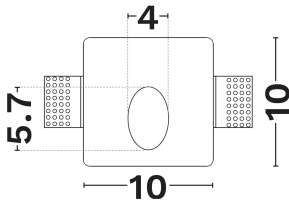

TECHNICAL DRAWING

MATERIAL & COLOR

Product Color	White
Body Material	Gypsum
Cover Material	N/A

APPLICATION & MOUNTING

Ambient Working Temp.	45 C
Type of Protection	IP20
Protection Class IK	N/A
Dimmable	N/A
Type of Dimming (Optional)	N/A
Mounting type	Trimless
Mounting Depth (cm)	Wall
Led Module Replaceable	No
Light Source	Led
Adjustable	Yes

COMPATIBLE WITH

— On/Off Driver: Included

— Triac Driver: N/A

— Dali Driver: N/A

NOVA LUCE S.A

Schimatari Viotias
32009, Greece

+30 22620 58 121
+30 22620 56 743

info@novaluce.com
www.novaluce.com