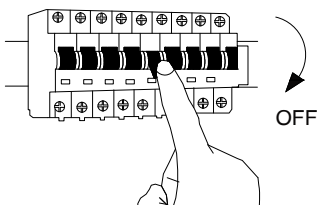

NOVA LUCE

9043307

1

Turn off the general switch

2

Mark & drill holes
Apply plastic anchors & tie up screws

3

Adjust it into position

4

Fix it into place
by tying up the screws

5

Insert bulbs by rotate
& tie up the caps

6

Turn on the general switch

7