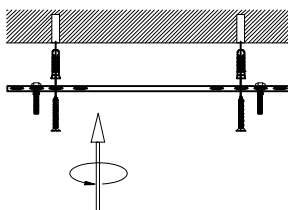

NOVA LUCE

9043307

1

Turn off the general switch

2

Mark & drill holes
Apply plastic anchors & tie up screws

3

Adjust it into position

4

Fix it into place
by tying up the screws

5

Insert bulbs by rotate
& tie up the caps

6

Turn on the general switch

7