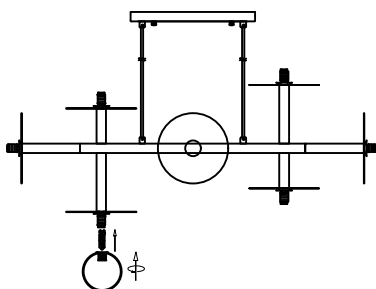

NOVA LUCE

9043307

1

Turn off the general switch

2

Mark & drill holes
Apply plastic anchors & tie up screws

3

Adjust it into position

4

Fix it into place
by tying up the screws

5

Insert bulbs by rotate
& tie up the caps

6

Turn on the general switch

7