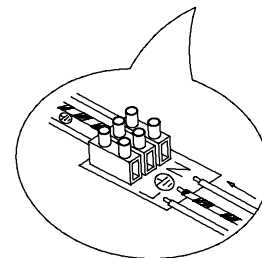

NOVA LUCE

9043307

1

Turn off the general switch

2

Mark & drill holes
Apply plastic anchors & tie up screws

3

Adjust it into position

4

Fix it into place
by tying up the screws

5

Insert bulbs by rotate
& tie up the caps

6

Turn on the general switch

7