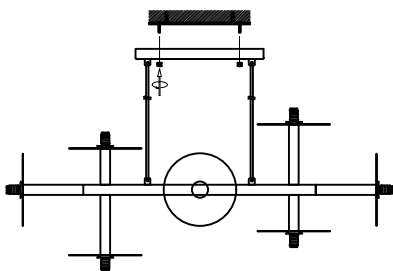

NOVA LUCE

9043307

1

Turn off the general switch

2

Mark & drill holes
Apply plastic anchors & tie up screws

3

Adjust it into position

4

Fix it into place
by tying up the screws

5

Insert bulbs by rotate
& tie up the caps

6

Turn on the general switch

7