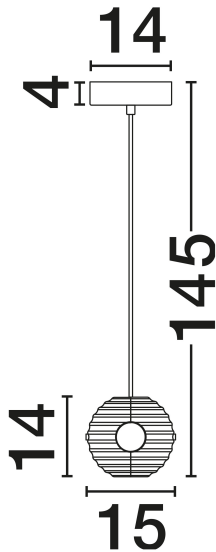

NOVA LUCE

PRODUCT DATASHEET

Version: 001

PRODUCT PHOTOGRAPH

TECHNICAL DRAWING

GENERAL INFORMATION

Product Code	9009137
Collection	Indoor
Product Category	Suspension
Product Family	Las
Mounting Location	Ceiling
Application Environment	Indoor
Specifications	N/A

DIMENSION & WEIGHT

LxWxH (cm)	D: 15 H: 145
Cut Out (cm)	N/A
Weight (Kgr)	1.4

MATERIAL & COLOR

Product Color	Sandy Black , Gold & Gray
Body Material	Metal & Glass

APPLICATION & MOUNTING

Ambient Working Temp.	Max 45°C
Type of Protection	IP20
Dimmable	No
Type of Dimming	N/A
Mounting type	Surface
Mounting Depth (cm)	N/A
Led Module Replaceable	No
Light Source	LED

NOVA LUCE S.A

Schimatari Viotias
32009, Greece

+30 22620 58 121
+30 22620 56 743

info@novaluce.com
www.novaluce.com