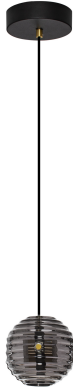

NOVA LUCE

PRODUCT DATASHEET

Version: 001

PRODUCT PHOTOGRAPH