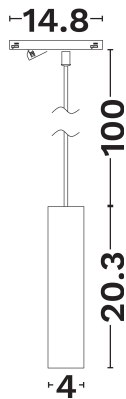

NOVA LUCE

PRODUCT DATASHEET

Version: 001

PRODUCT PHOTOGRAPH

TECHNICAL DRAWING

COMPATIBLE WITH

— On/Off Driver: N/A

— Triac Driver: N/A

— Dali Driver: N/A

GENERAL INFORMATION

Product Code	9680161
Product Category	Systems
Product Family	Glow
Mounting Location	Ceiling/Wall
Application Environment	Indoor

DIMENSION & WEIGHT

LxWxH (cm)	L:4 W:4 H:20.3 cm
Cut out (cm)	N/A
Weight (Kgr)	0,27

Power (Nominal)	6
Input voltage (Nominal)	24Vdc
Mains Frequency	50/60Hz
Output voltage	N/A
Output Current	N/A
Power Factor	N/A
Efficiency	N/A
SVM	N/A
Pst	N/A
Class	III

PHOTOMETRICAL DATA

Luminous Flux	206
Luminous Efficacy	34.3
Color Temperature	3000
Light Color (Designation)	Warm White
CRI	>90
SDCM	<3
Beam Angle	24
UGR	<10