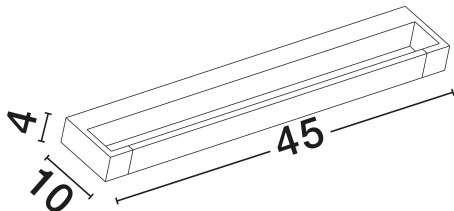

DIMENSION & WEIGHT

LxWxH (cm)	L: 45 W: 10 H: 4
Cut Out (cm)	N/A
Weight (Kgr)	1.1

MATERIAL & COLOR

Product Color	Sandy Black
Body Material	Aluminium

TECHNICAL DRAWING

APPLICATION & MOUNTING

Ambient Working Temp.	Max 45°C
Type of Protection	IP44
Dimmable	Yes
Type of Dimming	N/A
Mounting type	Surface
Mounting Depth (cm)	N/A
Led Module Replaceable	No
Light Source	LED