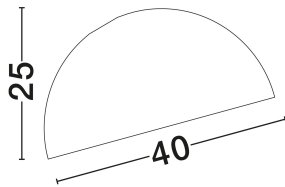

TECHNICAL DRAWING

GENERAL INFORMATION

Product Code	9695312
Collection	Indoor
Product Category	Ceiling
Product Family	Onia
Mounting Location	Ceiling
Application Environment	Indoor
Specifications	N/A

DIMENSION & WEIGHT

LxWxH (cm)	D: 40 H: 25
Cut Out (cm)	N/A
Weight (Kgr)	1

MATERIAL & COLOR

Product Color	Sandy White
Body Material	Metal

APPLICATION & MOUNTING

Ambient Working Temp.	Max 45°C
Type of Protection	IP20
Dimmable	Yes
Type of Dimming	N/A
Mounting type	Surface
Mounting Depth (cm)	N/A
Led Module Replaceable	Yes
Light Source	E27

NOVA LUCE S.A

Schimatari Viotias
32009, Greece

+30 22620 58 121
+30 22620 56 743

info@novaluce.com
www.novaluce.com