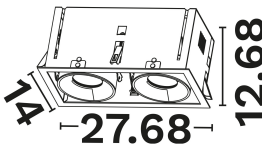

TECHNICAL DRAWING

MATERIAL & COLOR

Product Color	White
Body Material	Aluminium
Cover Material	N/A

APPLICATION & MOUNTING

Ambient Working Temp.	45 C
Type of Protection	IP20
Protection Class IK	IK04
Dimmable	Yes
Type of Dimming (Optional)	Triac/Dali
Mounting type	Recessed
Mounting Depth (cm)	Ceiling
Led Module Replaceable	No
Light Source	Led
Adjustable	Yes

COMPATIBLE WITH

- On/Off Driver: Included
- Triac Driver: 2* 9844002
- Dali Driver: 2 * 9621521

NOVA LUCE S.A

Schimatari Viotias
32009, Greece

+30 22620 58 121
+30 22620 56 743

info@novaluce.com
www.novaluce.com