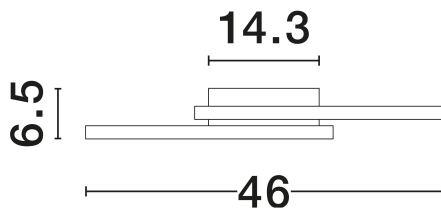

NOVA LUCE

PRODUCT DATASHEET

Version: 001

PRODUCT PHOTOGRAPH

TECHNICAL DRAWING

GENERAL INFORMATION

Product Code	9500822
Collection	Indoor
Product Category	Ceiling
Product Family	Bilbao
Mounting Location	Ceiling
Application Environment	Indoor
Specifications	N/A

DIMENSION & WEIGHT

LxWxH (cm)	L: 46 W: 46 H: 6.5
Cut Out (cm)	N/A
Weight (Kgr)	1.8

MATERIAL & COLOR

Product Color	Matt Black
Body Material	Aluminium & Acrylic

APPLICATION & MOUNTING

Ambient Working Temp.	Max 45°C
Type of Protection	IP20
Dimmable	No
Type of Dimming	N/A
Mounting type	Surface
Mounting Depth (cm)	N/A
Led Module Replaceable	No
Light Source	LED

Power (Nominal)	25W
Input voltage (Nominal)	220-240V
Mains Frequency	50/60Hz

PHOTOMETRICAL DATA

Luminous Flux	1175lm
Color Temperature	3000K
Light Color (Designation)	Warm White

WARRANTY

Warranty	3 Years
----------	----------------