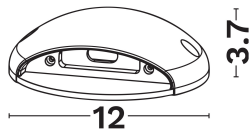

COMPATIBLE WITH

— On/Off Driver: N/A

— Triac Driver: N/A

— Dali Driver: N/A

GENERAL INFORMATION

Product Code	9203119
Product Category	Faade & Accent Lighting
Product Family	Rabit
Mounting Location	Ground
Application Environment	Outdoor

DIMENSION & WEIGHT

LxWxH (cm)	D:12 H:3.8 cm
Cut out (cm)	N/A
Weight (Kgr)	N/A

MATERIAL & COLOR

Product Color	Black
Body Material	Aluminium
Cover Material	N/A

APPLICATION & MOUNTING

Ambient Working Temp.	45 C
Type of Protection	IP65
Protection Class IK	IK08
Dimmable	N/A
Type of Dimming (Optional)	N/A
Mounting type	Surface
Mounting Depth (cm)	Ground
Led Module Replaceable	No
Light Source	Led
Adjustable	No

NOVA LUCE S.A

Schimatari Viotias
32009, Greece

+30 22620 58 121
+30 22620 56 743

info@novaluce.com
www.novaluce.com