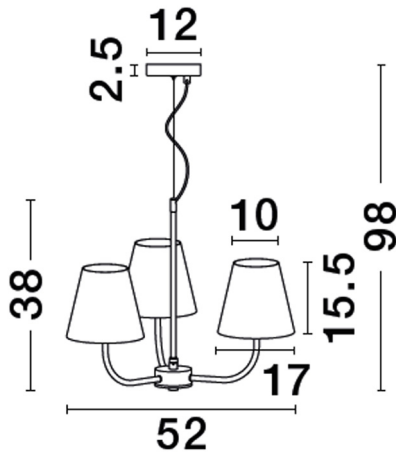

NOVA LUCE

PRODUCT DATASHEET

Version: 001

PRODUCT PHOTOGRAPH

TECHNICAL DRAWING

GENERAL INFORMATION

Product Code	9036044
Collection	Decorative
Product Category	Suspension
Product Family	Moist
Mounting Location	Ceiling
Application Environment	Indoor

DIMENSION & WEIGHT

LxWxH (cm)	D: 52 H: 98
Cut out (cm)	N/A
Weight (Kgr)	1.2

MATERIAL & COLOR

Product Color	Black & Cream
Body Material	Metal & Fabric

APPLICATION & MOUNTING

Ambient Working Temp.	Max 45 oC
Type of Protection	IP20
Dimmable	Depends on the lamp
Type of Dimming (Optional)	N/A
Mounting type	Ceiling
Mounting Depth (cm)	N/A
Led Module Replaceable	Yes
Light Source	LED E27

Power (Nominal)	Depends on the lamp
Input voltage (Nominal)	220-240Vac
Mains Frequency	50/60Hz

PHOTOMETRICAL DATA

Luminous Flux	Depends on the lamp
Color Temperature	Depends on the lamp
Light Color (Designation)	N/A