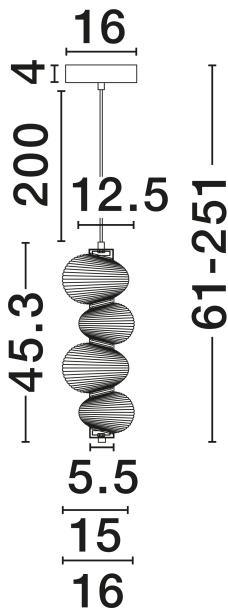

NOVA LUCE

PRODUCT DATASHEET

Version: 001

PRODUCT PHOTOGRAPH

TECHNICAL DRAWING

GENERAL INFORMATION

Product Code	9009185
Collection	Indoor
Product Category	Suspension
Product Family	Leda
Mounting Location	Ceiling
Application Environment	Indoor
Specifications	N/A

DIMENSION & WEIGHT

LxWxH (cm)	D: 16 H: 251
Cut Out (cm)	N/A
Weight (Kgr)	1.8

MATERIAL & COLOR

Product Color	Gradient Smokey Gray & Ghrome
Body Material	Glass & Metal

APPLICATION & MOUNTING

Ambient Working Temp.	Max 45°C
Type of Protection	IP20
Dimmable	Yes
Type of Dimming	Triac
Mounting type	Surface
Mounting Depth (cm)	N/A
Led Module Replaceable	No
Light Source	LED

Power (Nominal)	15W
Input voltage (Nominal)	220-240V
Mains Frequency	50/60Hz

PHOTOMETRICAL DATA

Luminous Flux	750lm
Color Temperature	3000K
Light Color (Designation)	Warm White

WARRANTY

Warranty	3 Years
----------	----------------