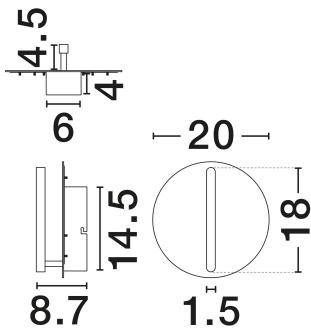

NOVA LUCE

PRODUCT DATASHEET

Version: 001

PRODUCT PHOTOGRAPH

GENERAL INFORMATION

Product Code	9580680
Collection	Indoor
Product Category	Wall
Product Family	Nalu
Mounting Location	Wall
Application Environment	Indoor
Specifications	N/A

DIMENSION & WEIGHT

LxWxH (cm)	D: 20 H: 8.7
Cut Out (cm)	N/A
Weight (Kgr)	0.9

MATERIAL & COLOR

Product Color	Sandy Black & White
Body Material	Steel, Aluminium & Silicone

TECHNICAL DRAWING

APPLICATION & MOUNTING

Ambient Working Temp.	Max 45°C
Type of Protection	IP20
Dimmable	Yes
Type of Dimming	Triac
Mounting type	Surface
Mounting Depth (cm)	N/A
Led Module Replaceable	No
Light Source	LED

NOVA LUCE S.A

Schimatari Viotias
32009, Greece

+30 22620 58 121
+30 22620 56 743

info@novaluce.com
www.novaluce.com

NOVA LUCE

PRODUCT DATASHEET

Version: 001

ELECTRICAL DATA

Power (Nominal)	15W
Input voltage (Nominal)	220-240V
Mains Frequency	50/60Hz

PHOTOMETRICAL DATA