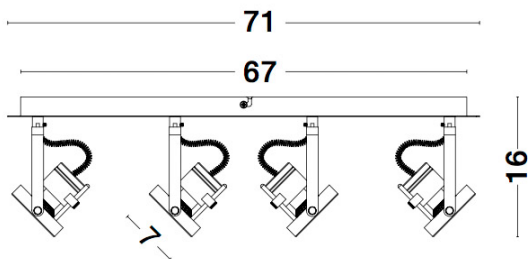

NOVA LUCE

PRODUCT DATASHEET

Version: 001

PRODUCT PHOTOGRAPH

GENERAL INFORMATION

Product Code	9155103
Collection	Decorative
Product Category	Spotlights
Product Family	Salva
Mounting Location	Ceiling
Application Environment	Indoor

DIMENSION & WEIGHT

LxWxH (cm)	L: 71 W: 19 H: 16
Cut out (cm)	N/A
Weight (Kgr)	1.6

MATERIAL & COLOR

Product Color	Sandy Black
Body Material	Metal

TECHNICAL DRAWING

APPLICATION & MOUNTING

Ambient Working Temp.	Max 45 oC
Type of Protection	IP20
Dimmable	Depends on the lamp
Type of Dimming (Optional)	N/A
Mounting type	Ceiling
Mounting Depth (cm)	N/A
Led Module Replaceable	Yes
Light Source	LED GU10