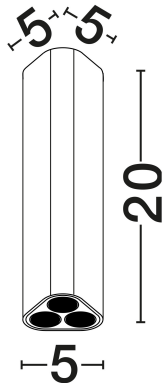

NOVA LUCE

PRODUCT DATASHEET

Version: 001

PRODUCT PHOTOGRAPH

GENERAL INFORMATION

Product Code	9695159
Collection	Indoor
Product Category	Ceiling
Product Family	Etho
Mounting Location	Ceiling
Application Environment	Indoor
Specifications	N/A

DIMENSION & WEIGHT

LxWxH (cm)	L: 5 W: 5 H: 20
Cut Out (cm)	N/A
Weight (Kgr)	0.26

MATERIAL & COLOR

Product Color	Black Nickel
Body Material	Aluminium

TECHNICAL DRAWING

APPLICATION & MOUNTING

Ambient Working Temp.	Max 45°C
Type of Protection	IP20
Dimmable	No
Type of Dimming	N/A
Mounting type	Surface
Mounting Depth (cm)	N/A
Led Module Replaceable	No
Light Source	LED

Power (Nominal)	6W
Input voltage (Nominal)	220-240V
Mains Frequency	50/60Hz

PHOTOMETRICAL DATA

Luminous Flux	454lm
Color Temperature	3000K
Light Color (Designation)	Warm White

WARRANTY

Warranty	3 Years
----------	----------------