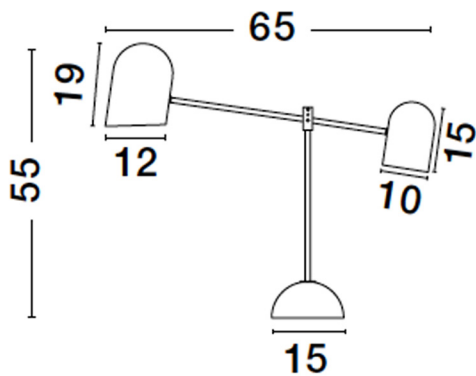

NOVA LUCE

PRODUCT DATASHEET

Version: 001

PRODUCT PHOTOGRAPH

TECHNICAL DRAWING

GENERAL INFORMATION

Product Code	9501231
Collection	Decorative
Product Category	Table
Product Family	Nela
Mounting Location	N/A
Application Environment	Indoor

DIMENSION & WEIGHT

LxWxH (cm)	L: 65 W: 15 H: 55
Cut out (cm)	N/A
Weight (Kgr)	3.2

MATERIAL & COLOR

Product Color	Gold & Black
Body Material	Metal & Marble

APPLICATION & MOUNTING

Ambient Working Temp.	Max 45 oC
Type of Protection	IP20
Dimmable	Depends on the lamp
Type of Dimming (Optional)	N/A
Mounting type	N/A
Mounting Depth (cm)	N/A
Led Module Replaceable	Yes
Light Source	LED E27