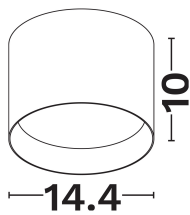

NOVA LUCE

PRODUCT DATASHEET

Version: 001

PRODUCT PHOTOGRAPH

GENERAL INFORMATION

Product Code	9844098
Product Category	Ceiling-Led
Product Family	Boole
Mounting Location	Ceiling/Wall
Application Environment	Indoor

DIMENSION & WEIGHT

LxWxH (cm)	D:14.4 H:10 cm
Cut out (cm)	N/A
Weight (Kgr)	N/A

TECHNICAL DRAWING

MATERIAL & COLOR

Product Color	White
Body Material	Aluminium
Cover Material	N/A

APPLICATION & MOUNTING

Ambient Working Temp.	45 C
Type of Protection	IP20
Protection Class IK	IK02
Dimmable	Yes
Type of Dimming (Optional)	Dali
Mounting type	Surface
Mounting Depth (cm)	Ceiling/Wall
Led Module Replaceable	No
Light Source	Led
Adjustable	No

NOVA LUCE

PRODUCT DATASHEET

Version: 001

ELECTRICAL DATA

Power (Nominal)	20
Input voltage (Nominal)	220-240Vac
Mains Frequency	50/60Hz
Output voltage	36Vdc
Output Current	500mA
Power Factor	0.85
Efficiency	ò85%
SVM	60.4
Pst	ó1
Class	II

PHOTOMETRICAL DATA

Luminous Flux	1600
Luminous Efficacy	80
Color Temperature	3000
Light Color (Designation)	Warm White
CRI	>90
SDCM	<3
Beam Angle	90
UGR	N/A

LIFESPAN

Lifetime	50000
----------	--------------