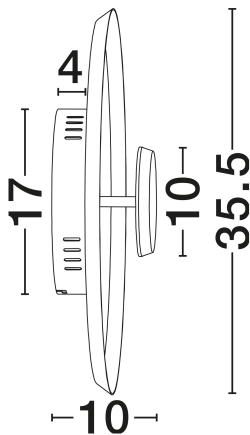

NOVA LUCE

PRODUCT DATASHEET

Version: 001

PRODUCT PHOTOGRAPH

TECHNICAL DRAWING

GENERAL INFORMATION

Product Code	9248183
Collection	Indoor
Product Category	Ceiling
Product Family	Dorell
Mounting Location	Ceiling
Application Environment	Indoor
Specifications	N/A

DIMENSION & WEIGHT

LxWxH (cm)	D: 35.5 H: 10
Cut Out (cm)	N/A
Weight (Kgr)	1.2

MATERIAL & COLOR

Product Color	Sandy Black
Body Material	Steel, Aluminium &Acrylic

APPLICATION & MOUNTING

Ambient Working Temp.	Max 45°C
Type of Protection	IP20
Dimmable	No
Type of Dimming	N/A
Mounting type	Surface
Mounting Depth (cm)	N/A
Led Module Replaceable	No
Light Source	LED

Power (Nominal)	14W
Input voltage (Nominal)	220-240V
Mains Frequency	50/60Hz

PHOTOMETRICAL DATA

Luminous Flux	757lm
Color Temperature	2700-3000-4000K
Light Color (Designation)	WW - NW

WARRANTY

Warranty	3 Years
----------	----------------