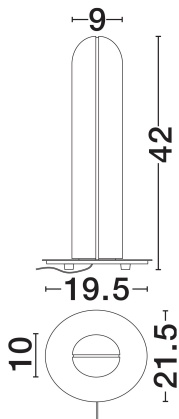

NOVA LUCE

PRODUCT DATASHEET

Version: 001

PRODUCT PHOTOGRAPH

TECHNICAL DRAWING

GENERAL INFORMATION

Product Code	9333208
Collection	Indoor
Product Category	Table
Product Family	Gloree
Mounting Location	Table
Application Environment	Indoor
Specifications	N/A

DIMENSION & WEIGHT

LxWxH (cm)	D: 21.5 H: 42
Cut Out (cm)	N/A
Weight (Kgr)	4.7

MATERIAL & COLOR

Product Color	Antique Brass
Body Material	Metal & Glass

APPLICATION & MOUNTING

Ambient Working Temp.	Max 45°C
Type of Protection	IP20
Dimmable	No
Type of Dimming	N/A
Mounting type	Surface
Mounting Depth (cm)	N/A
Led Module Replaceable	No
Light Source	LED

Power (Nominal)	9W
Input voltage (Nominal)	220-240V
Mains Frequency	50/60Hz

PHOTOMETRICAL DATA

Luminous Flux	540lm
Color Temperature	3000K
Light Color (Designation)	Warm White

WARRANTY

Warranty	3 Years
----------	----------------