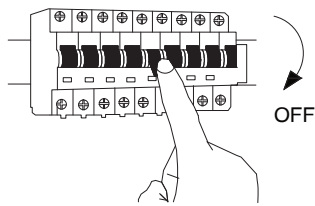

# NOVA LUCE

9080120, 9080130, 9080140  
9080150, 9080160, 9080170  
9970102, 9970103, 9970104  
9970200, 9970210, 9970220

1

Turn off the general switch

2

Make holes

3

Apply plastic anchors

4

Tie up screws to make it stable

5

Insert it in place & tie up screws

6

Tie up side screws

7

Turn on the general switch