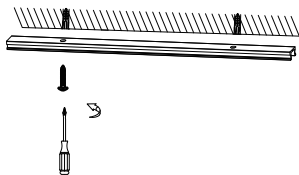

# NOVA LUCE

9080120, 9080130, 9080140  
9080150, 9080160, 9080170  
9970102, 9970103, 9970104  
9970200, 9970210, 9970220

1

Turn off the general switch

2

Make holes

3

Apply plastic anchors

4

Tie up screws to make it stable

5

Insert it in place & tie up screws

6

Tie up side screws

7

Turn on the general switch