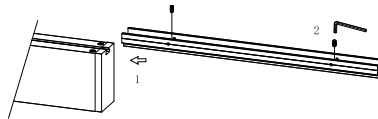

# NOVA LUCE

9080120, 9080130, 9080140  
9080150, 9080160, 9080170  
9970102, 9970103, 9970104  
9970200, 9970210, 9970220

1

Turn off the general switch

2

Make holes

3

Apply plastic anchors

4

Tie up screws to make it stable

5

Insert it in place & tie up screws

6

Tie up side screws

7

Turn on the general switch