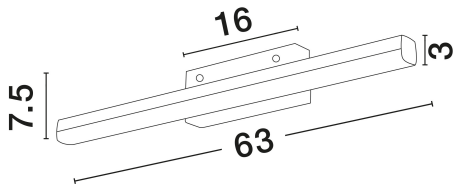

NOVA LUCE

PRODUCT DATASHEET

Version: 001

PRODUCT PHOTOGRAPH

TECHNICAL DRAWING

GENERAL INFORMATION

Product Code	787006
Collection	Indoor
Product Category	Bathroom
Product Family	Vanese
Mounting Location	Ceiling
Application Environment	Indoor
Specifications	N/A

DIMENSION & WEIGHT

LxWxH (cm)	63 W 1: 3 W 2: 7.5 H: 7.5
Cut Out (cm)	N/A
Weight (Kgr)	0.96

MATERIAL & COLOR

Product Color	Chrome
Body Material	Aluminium & Acrylic

APPLICATION & MOUNTING

Ambient Working Temp.	Max 45°C
Type of Protection	IP44
Dimmable	Yes
Type of Dimming	N/A
Mounting type	Surface
Mounting Depth (cm)	N/A
Led Module Replaceable	No
Light Source	LED

NOVA LUCE S.A

Schimatari Viotias
32009, Greece

+30 22620 58 121
+30 22620 56 743

info@novaluce.com
www.novaluce.com