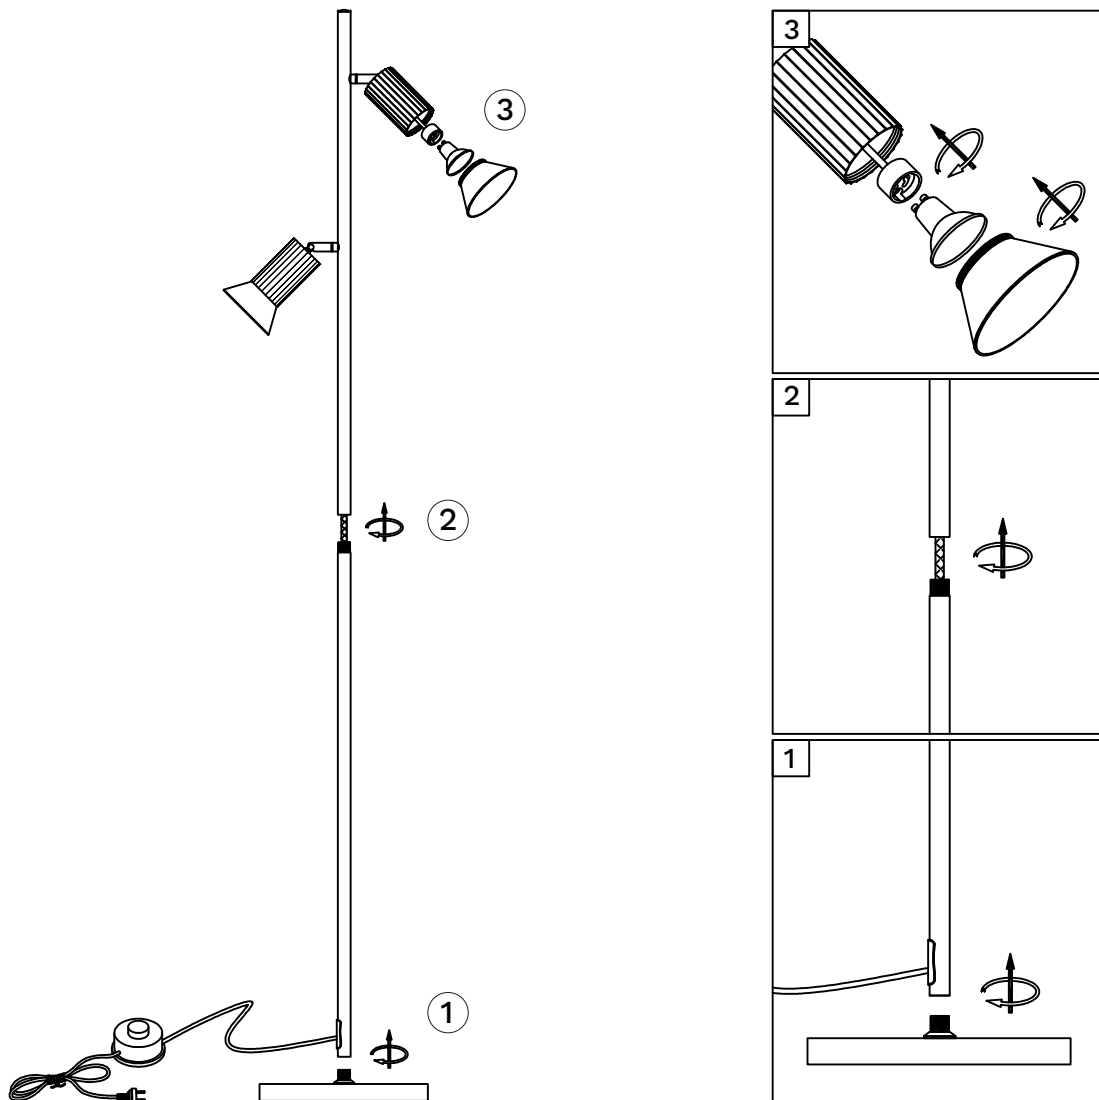

# NOVA LUCE

9011450, 9011451

1. 2. Assemble the tubes on the base by rotate
3. Remove the lid, apply the bulb by rotate & re-apply the lid