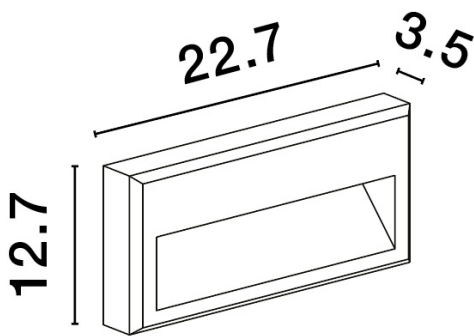

NOVA LUCE

PRODUCT DATASHEET

Version: 001

PRODUCT PHOTOGRAPH

GENERAL INFORMATION

Product Code	9492670
Collection	Outdoor
Product Category	Step Lights
Product Family	RIO
Mounting Location	Wall
Application Environment	Outdoor

DIMENSION & WEIGHT

LxWxH (cm)	L: 22,7 W: 3,5 H: 12,7
Cut out (cm)	N/A
Weight (Kgr)	0.8

MATERIAL & COLOR

Product Color	Anthracite
Body Material	Die-Casting Aluminium

TECHNICAL DRAWING

APPLICATION & MOUNTING

Ambient Working Temp.	Max 40 oC
Type of Protection	IP65
Dimmable	No
Type of Dimming (Optional)	N/A
Mounting type	Surface
Mounting Depth (cm)	N/A
Led Module Replaceable	No
Light Source	LED

NOVA LUCE S.A

Schimatari Viotias
32009, Greece

+30 22620 58 121
+30 22620 56 743

info@novaluce.com
www.novaluce.com