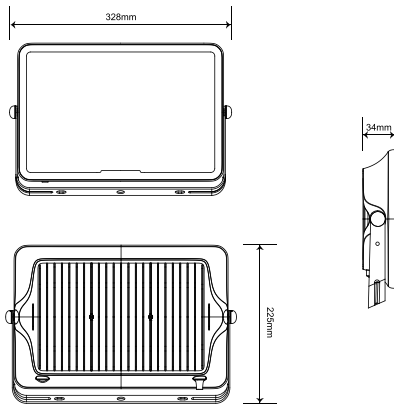

NOVA LUCE

PRODUCT DATASHEET

Version: 001

PRODUCT PHOTOGRAPH

GENERAL INFORMATION

Product Code	9050815
Product Category	Floodlights
Product Family	Grotto
Mounting Location	Ground/Wall
Application Environment	Outdoor

DIMENSION & WEIGHT

LxWxH (cm)	L:32.8 W:3.4 H:22.5
Cut out (cm)	-
Weight (Kgr)	1.37

TECHNICAL DRAWING

MATERIAL & COLOR

Product Color	Black
Body Material	Aluminium
Cover Material	N/A

APPLICATION & MOUNTING

Ambient Working Temp.	Max 40 oC
Type of Protection	IP66
Protection Class IK	IK06
Dimmable	N/A
Type of Dimming (Optional)	N/A
Mounting type	Surface
Mounting Depth (cm)	N/A
Led Module Replaceable	No
Light Source	Led