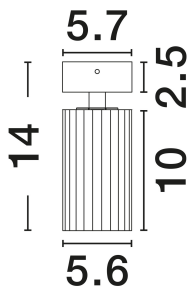

NOVA LUCE

PRODUCT DATASHEET

Version: 001

PRODUCT PHOTOGRAPH

TECHNICAL DRAWING

GENERAL INFORMATION

Product Code	9011602
Collection	Indoor
Product Category	Ceiling
Product Family	Zelos
Mounting Location	Ceiling
Application Environment	Indoor
Specifications	N/A

DIMENSION & WEIGHT

LxWxH (cm)	D: 5.6 H: 14
Cut Out (cm)	N/A
Weight (Kgr)	0.185

MATERIAL & COLOR

Product Color	Sandy Black & Gold
Body Material	Aluminium

APPLICATION & MOUNTING

Ambient Working Temp.	Max 45°C
Type of Protection	IP20
Dimmable	Yes
Type of Dimming	N/A
Mounting type	Surface
Mounting Depth (cm)	N/A
Led Module Replaceable	Yes
Light Source	GU10

Power (Nominal)	1x10W
Input voltage (Nominal)	100-240V
Mains Frequency	50/60Hz

PHOTOMETRICAL DATA

Luminus Flux	N/A
Color Temperature	N/A
Light Color (Designation)	N/A

WARRANTY

Warranty	3 Years
----------	----------------