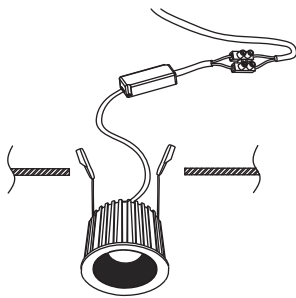

NOVA LUCE

9248073

1

Turn off the general switch

2

Create a CutOut

3

Connect wires

4

Fix the luminaire to the ceiling

5

Turn on the general switch

6

Turn on the light