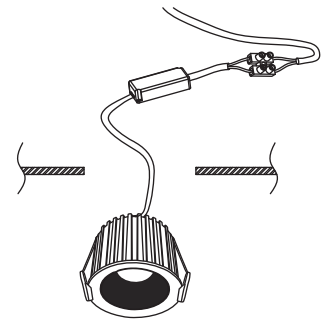

NOVA LUCE

9248073

1

Turn off the general switch

2

Create a CutOut

3

Connect wires

4

Fix the luminaire to the ceiling

5

Turn on the general switch

6

Turn on the light