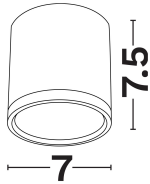

NOVA LUCE

PRODUCT DATASHEET

Version: 001

PRODUCT PHOTOGRAPH

GENERAL INFORMATION

Product Code	9388901
Product Category	Ceiling-Gu10
Product Family	Garf
Mounting Location	Ceiling
Application Environment	Indoor

DIMENSION & WEIGHT

LxWxH (cm)	D: 7 H: 7.5 cm
Cut out (cm)	N/A
Weight (Kgr)	N/A

TECHNICAL DRAWING

MATERIAL & COLOR

Product Color	Black
Body Material	Aluminium
Cover Material	N/A

APPLICATION & MOUNTING

Ambient Working Temp.	45 C
Type of Protection	IP20
Protection Class IK	IK03
Dimmable	No
Type of Dimming (Optional)	N/A
Mounting type	Surface
Mounting Depth (cm)	Ceiling
Led Module Replaceable	N/A
Light Source	Led
Adjustable	No

PHOTOMETRICAL DATA

Luminous Flux	570
Luminous Efficacy	81.4
Color Temperature	3000
Light Color (Designation)	Warm White
CRI	N/A
SDCM	<3
Beam Angle	N/A
UGR	N/A

LIFESPAN

Lifetime	N/A
----------	------------