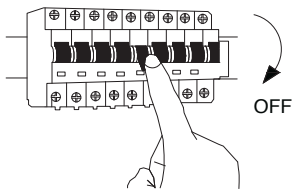

# NOVA LUCE

9624099

1

15

1. Turn off the general switch
2. Untight the side screws
3. Drill holes, apply plastic anchors
4. Apply screws
5. Connect wires
6. Fix the canopy into place
7. Apply the side screws
8. By rotating apply the bulb
9. Apply the glass
10. 11. 12. 13. Assemble & adjust parts
14. Apply the side screw to make it stable
15. Turn on general switch