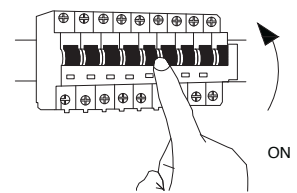

# NOVA LUCE

9624099

1

15

1. Turn off the general switch
2. Untight the side screws
3. Drill holes, apply plastic anchors
4. Apply screws
5. Connect wires
6. Fix the canopy into place
7. Apply the side screws
8. By rotating apply the bulb
9. Apply the glass
10. 11. 12. 13. Assemble & adjust parts
14. Apply the side screw to make it stable
15. Turn on general switch