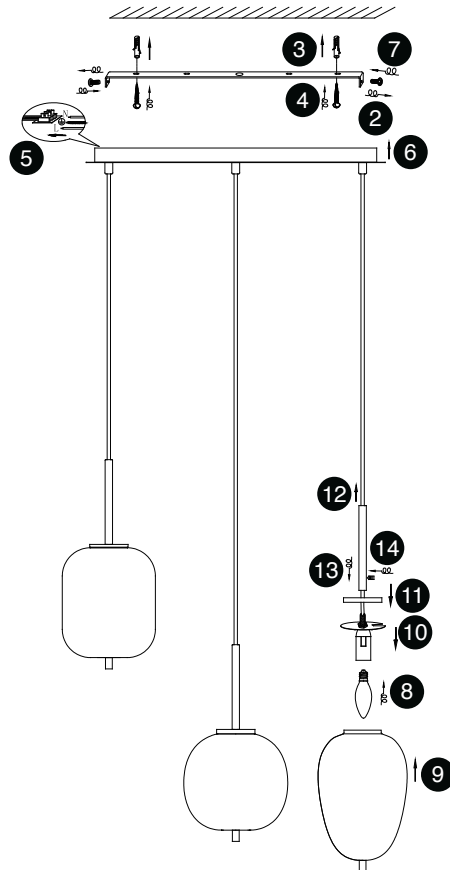

# NOVA LUCE

9624099

1

15

1. Turn off the general switch
2. Untight the side screws
3. Drill holes, apply plastic anchors
4. Apply screws
5. Connect wires
6. Fix the canopy into place
7. Apply the side screws
8. By rotating apply the bulb
9. Apply the glass
10. 11. 12. 13. Assemble & adjust parts
14. Apply the side screw to make it stable
15. Turn on general switch