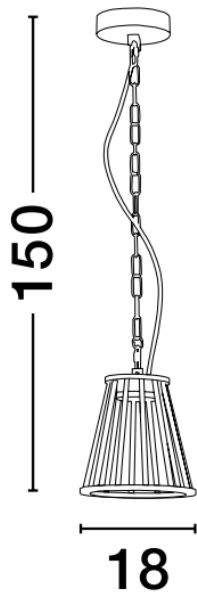

NOVA LUCE

PRODUCT DATASHEET

Version: 001

PRODUCT PHOTOGRAPH

TECHNICAL DRAWING

GENERAL INFORMATION

Product Code	9060207
Collection	Outdoor
Product Category	Suspension
Product Family	CARINA
Mounting Location	Ceiling
Application Environment	Outdoor

DIMENSION & WEIGHT

LxWxH (cm)	D: 18 H: 150
Cut out (cm)	N/A
Weight (Kgr)	1.3

MATERIAL & COLOR

Product Color	Black
Body Material	Aluminium

APPLICATION & MOUNTING

Ambient Working Temp.	Max 40 °C
Type of Protection	IP65
Dimmable	No
Type of Dimming (Optional)	N/A
Mounting type	Surface
Mounting Depth (cm)	N/A
Led Module Replaceable	No
Light Source	LED

Power (Nominal)	6W
Input voltage (Nominal)	220-240Vac
Mains Frequency	50/60Hz

PHOTOMETRICAL DATA

Luminous Flux	279 lm
Color Temperature	3000K
Light Color (Designation)	Warm White

WARRANTY

Warranty	3 Years
----------	----------------