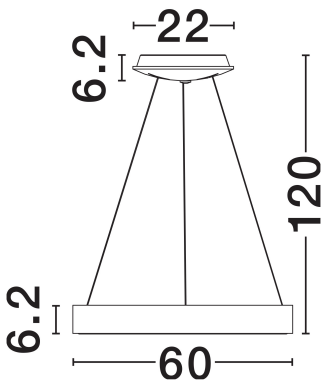

NOVA LUCE

PRODUCT DATASHEET

Version: 001

PRODUCT PHOTOGRAPH

TECHNICAL DRAWING

GENERAL INFORMATION

Product Code	9453453
Collection	Indoor
Product Category	Suspension
Product Family	Rando Thin
Mounting Location	Wall
Application Environment	Indoor
Specifications	N/A

DIMENSION & WEIGHT

LxWxH (cm)	D: 60 H: 120
Cut Out (cm)	N/A
Weight (Kgr)	3.5

MATERIAL & COLOR

Product Color	Sandy Black
Body Material	Aluminium & Acrylic

APPLICATION & MOUNTING

Ambient Working Temp.	Max 45°C
Type of Protection	IP20
Dimmable	Yes
Type of Dimming	Triac
Mounting type	Surface
Mounting Depth (cm)	N/A
Led Module Replaceable	No
Light Source	LED

Power (Nominal)	50W
Input voltage (Nominal)	220-240V
Mains Frequency	50/60Hz

PHOTOMETRICAL DATA

Luminous Flux	2864lm
Color Temperature	3000K
Light Color (Designation)	Warm White

WARRANTY

Warranty	3 Years
----------	----------------