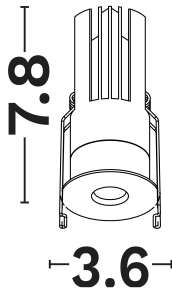

NOVA LUCE

PRODUCT DATASHEET

Version: 001

PRODUCT PHOTOGRAPH

GENERAL INFORMATION

Product Code	9090033
Product Category	One & MiniOne
Product Family	MiniOne Wallwasher
Mounting Location	Ceiling
Application Environment	Indoor

DIMENSION & WEIGHT

LxWxH (cm)	D36 H:78mm
Cut out (cm)	3
Weight (Kgr)	N/A

TECHNICAL DRAWING

MATERIAL & COLOR

Product Color	White
Body Material	Aluminium
Cover Material	N/A

APPLICATION & MOUNTING

Ambient Working Temp.	45 C
Type of Protection	IP20
Protection Class IK	IK05
Dimmable	Yes
Type of Dimming (Optional)	Triac/Dali
Mounting type	Recessed
Mounting Depth (cm)	Ceiling
Led Module Replaceable	No
Light Source	Led
Adjustable	No

PHOTOMETRICAL DATA

Luminous Flux	370
Luminous Efficacy	61.7
Color Temperature	3000
Light Color (Designation)	Warm White
CRI	90
SDCM	<3
Beam Angle	38
UGR	N/A

LIFESPAN

Lifetime	50000
----------	--------------