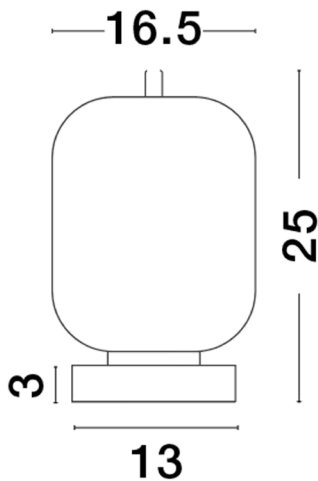

NOVA LUCE

PRODUCT DATASHEET

Version: 001

PRODUCT PHOTOGRAPH

TECHNICAL DRAWING

GENERAL INFORMATION

Product Code	9624086
Collection	Decorative
Product Category	Table
Product Family	Lato
Mounting Location	N/A
Application Environment	Indoor

DIMENSION & WEIGHT

LxWxH (cm)	D: 16,5 H: 25
Cut out (cm)	N/A
Weight (Kgr)	1.4

MATERIAL & COLOR

Product Color	Brass Gold & Opal
Body Material	Metal & Glass

APPLICATION & MOUNTING

Ambient Working Temp.	Max 45 oC
Type of Protection	IP20
Dimmable	Depends on the lamp
Type of Dimming (Optional)	N/A
Mounting type	N/A
Mounting Depth (cm)	N/A
Led Module Replaceable	Yes
Light Source	LED E14

Power (Nominal)	Depends on the lamp
Input voltage (Nominal)	220-240Vac
Mains Frequency	50/60Hz

PHOTOMETRICAL DATA

Luminous Flux	Depends on the lamp
Color Temperature	Depends on the lamp
Light Color (Designation)	N/A