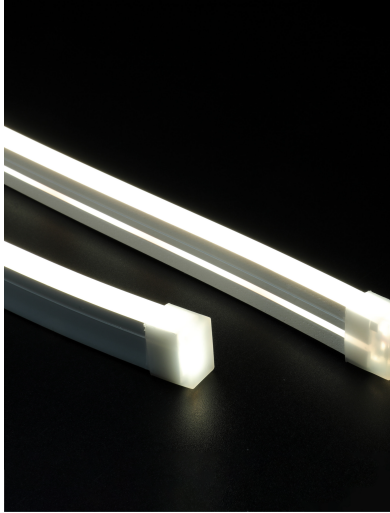

NOVA LUCE

PRODUCT DATASHEET

Version: 001

PRODUCT PHOTOGRAPH

TECHNICAL DRAWING