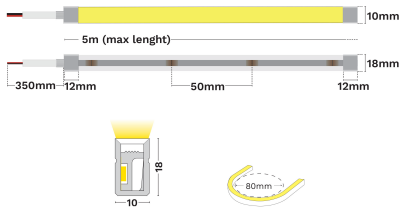

COMPATIBLE WITH

— On/Off Driver: N/A

— Triac Driver: N/A

— Dali Driver: N/A

GENERAL INFORMATION

Product Code	9540141
Product Category	Neon Flex
Product Family	Kema 10X18
Mounting Location	N/A
Application Environment	Outdoor

DIMENSION & WEIGHT

LxWxH (cm)	L:5m 10x18 mm
Cut out (cm)	N/A
Weight (Kgr)	N/A

MATERIAL & COLOR

Product Color	N/A
Body Material	Silicone
Cover Material	N/A

APPLICATION & MOUNTING

Ambient Working Temp.	45 C
Type of Protection	IP68
Protection Class IK	N/A
Dimmable	Yes
Type of Dimming (Optional)	Triac/Dali
Mounting type	N/A
Mounting Depth (cm)	N/A
Led Module Replaceable	No
Light Source	Led
Adjustable	No

NOVA LUCE S.A

Schimatari Viotias
32009, Greece

+30 22620 58 121
+30 22620 56 743

info@novaluce.com
www.novaluce.com