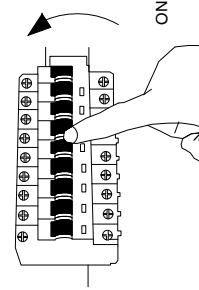

NOVA LUCE

9911523

1

Turn off the general switch

2

Align, mark & drill holes, apply plastic & tie up screws to make it stable

3

Connect wires & tie up side screws

4

Insert bulb by rotate & apply the cap

6

Turn on the general Switch

7