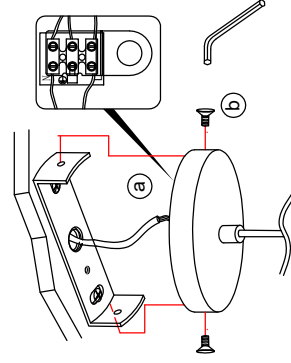

NOVA LUCE

9911523

1

Turn off the general switch

2

Align, mark & drill holes, apply plastic & tie up screws to make it stable

3

Connect wires & tie up side screws

4

Insert bulb by rotate & apply the cap

6

Turn on the general Switch

7