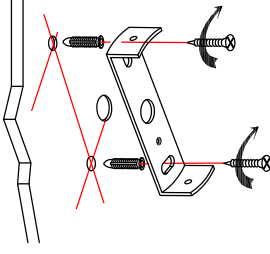

NOVA LUCE

9911523

1

Turn off the general switch

2

Align, mark & drill holes, apply plastic & tie up screws to make it stable

3

Connect wires & tie up side screws

4

Insert bulb by rotate & apply the cap

6

Turn on the general Switch

7