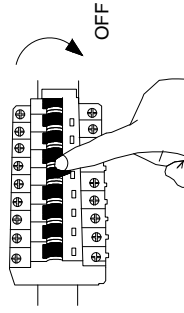

NOVA LUCE

9911523

1

Turn off the general switch

2

Align, mark & drill holes, apply plastic & tie up screws to make it stable

3

Connect wires & tie up side screws

4

Insert bulb by rotate & apply the cap

6

Turn on the general Switch

7