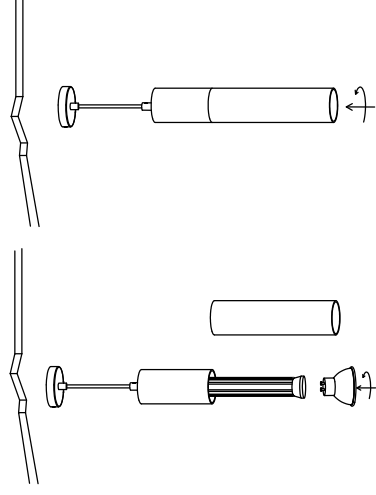

NOVA LUCE

9911523

1

Turn off the general switch

2

Align, mark & drill holes, apply plastic & tie up screws to make it stable

3

Connect wires & tie up side screws

4

Insert bulb by rotate & apply the cap

6

Turn on the general Switch

7