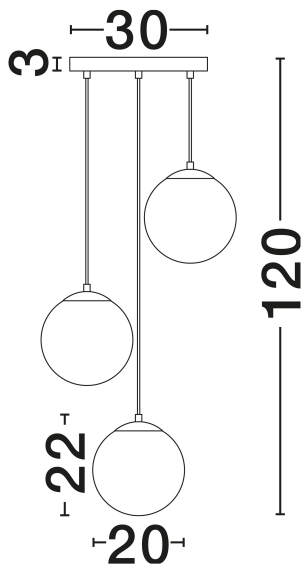

NOVA LUCE

PRODUCT DATASHEET

Version: 001

PRODUCT PHOTOGRAPH

TECHNICAL DRAWING

GENERAL INFORMATION

Product Code	9028841
Collection	Indoor
Product Category	Suspension
Product Family	Vita
Mounting Location	Ceiling
Application Environment	Indoor
Specifications	N/A

DIMENSION & WEIGHT

LxWxH (cm)	D: 30 H: 120
Cut Out (cm)	N/A
Weight (Kgr)	5.2

MATERIAL & COLOR

Product Color	Gradient White & Brass Gold
Body Material	Glass & Metal

APPLICATION & MOUNTING

Ambient Working Temp.	Max 45°C
Type of Protection	IP20
Dimmable	N/A
Type of Dimming	N/A
Mounting type	Surface
Mounting Depth (cm)	N/A
Led Module Replaceable	Yes
Light Source	E27

Power (Nominal)	3x12W
Input voltage (Nominal)	100-240V
Mains Frequency	50/60Hz

PHOTOMETRICAL DATA

Luminous Flux	N/A
Color Temperature	N/A
Light Color (Designation)	N/A

WARRANTY

Warranty	3 Years
----------	----------------