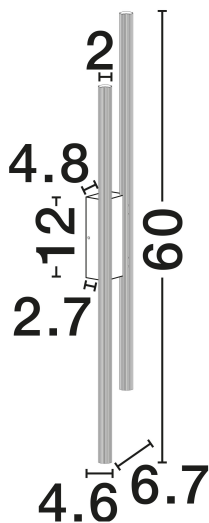

NOVA LUCE

PRODUCT DATASHEET

Version: 001

PRODUCT PHOTOGRAPH

GENERAL INFORMATION

Product Code	9060277
Collection	Indoor
Product Category	Wall
Product Family	Brillia
Mounting Location	Wall
Application Environment	Indoor
Specifications	N/A

DIMENSION & WEIGHT

LxWxH (cm)	D: 2 H: 60
Cut Out (cm)	N/A
Weight (Kgr)	0

MATERIAL & COLOR

Product Color	Brass Gold
Body Material	Aluminium

APPLICATION & MOUNTING

Ambient Working Temp.	Max 45°C
Type of Protection	IP20
Dimmable	No
Type of Dimming	N/A
Mounting type	Surface
Mounting Depth (cm)	N/A
Led Module Replaceable	No
Light Source	LED

TECHNICAL DRAWING

NOVA LUCE S.A

Schimatari Viotias
32009, Greece

+30 22620 58 121
+30 22620 56 743

info@novaluce.com
www.novaluce.com