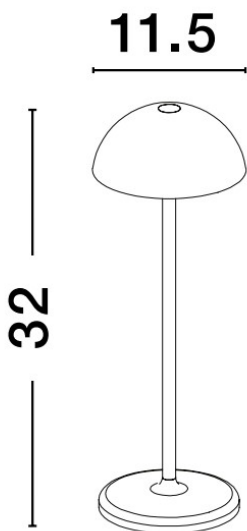

NOVA LUCE

PRODUCT DATASHEET

Version: 001

PRODUCT PHOTOGRAPH

TECHNICAL DRAWING

GENERAL INFORMATION

| | |
|-------------------------|---------|
| Product Code | 9281380 |
| Collection | Outdoor |
| Product Category | Table |
| Product Family | ROSE |
| Mounting Location | N/A |
| Application Environment | Outdoor |

DIMENSION & WEIGHT

| | |
|--------------|-----------------------|
| LxWxH (cm) | L: 11,5 W: 11,8 H: 32 |
| Cut out (cm) | N/A |
| Weight (Kgr) | 0.7 |

MATERIAL & COLOR

| | |
|---------------|------------------|
| Product Color | White |
| Body Material | Aluminum-Acrylic |

| | |
|-------------------------|----------------|
| Power (Nominal) | 2W |
| Input voltage (Nominal) | 5Vdc |
| Mains Frequency | 50/60Hz |

PHOTOMETRICAL DATA

| | |
|---------------------------|-------------------|
| Luminous Flux | 207 lm |
| Color Temperature | 3000K |
| Light Color (Designation) | Warm White |